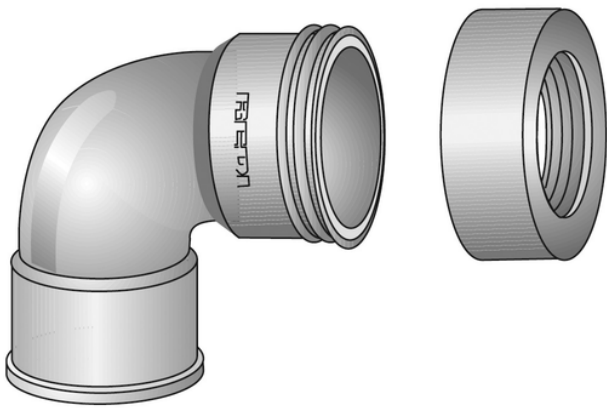

# Metal-PVC connector 87°30' F/F

Codice	DN 1 (mm)	Z (mm)	Z 1 (mm)	L1 (mm)	DN (mm)
002320M	34	25	25	29	32
002400M	38	31	31	31	40